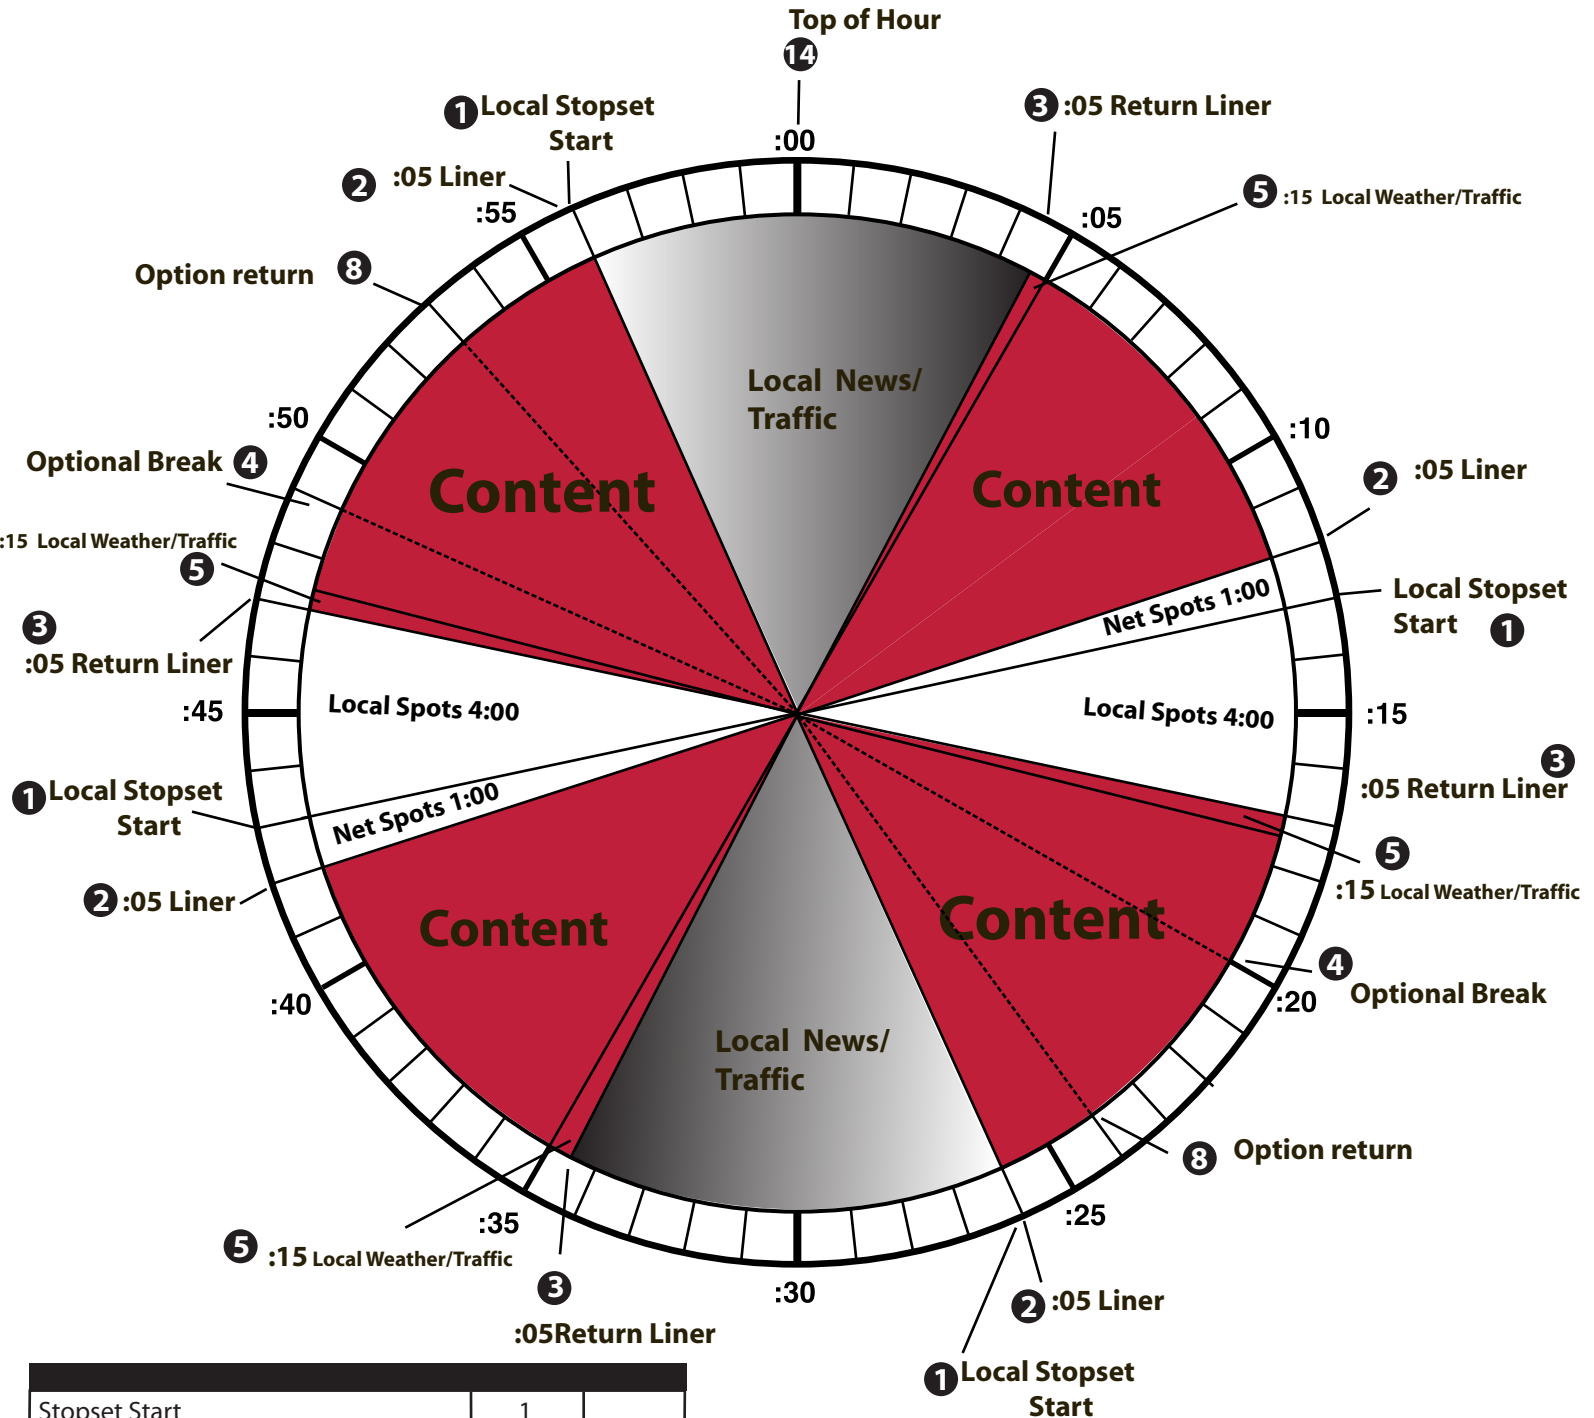

**CONTACT INFO**  
Dial Technical Ops. 720.873.5177

**AVAILS**  
Network Avails 0:00  
Local Avails 10:00

|                         |    |     |
|-------------------------|----|-----|
| Stopset Start           | 1  |     |
| Liner to Break          | 2  | :05 |
| Return Liner            | 3  | :05 |
| Optional Content        | 4  |     |
| Local Weather/Traffic   | 5  | :15 |
| Network Minute          | 6  |     |
| Network Minute          | 7  |     |
| Optional Content Rejoin | 8  | :05 |
| TOH 00:00               | 14 |     |

**CONTACT INFO**  
 Dial Technical Ops. 720.873.5177

**AVAILS**  
 Network Avails 2:00  
 Local Avails 8:00